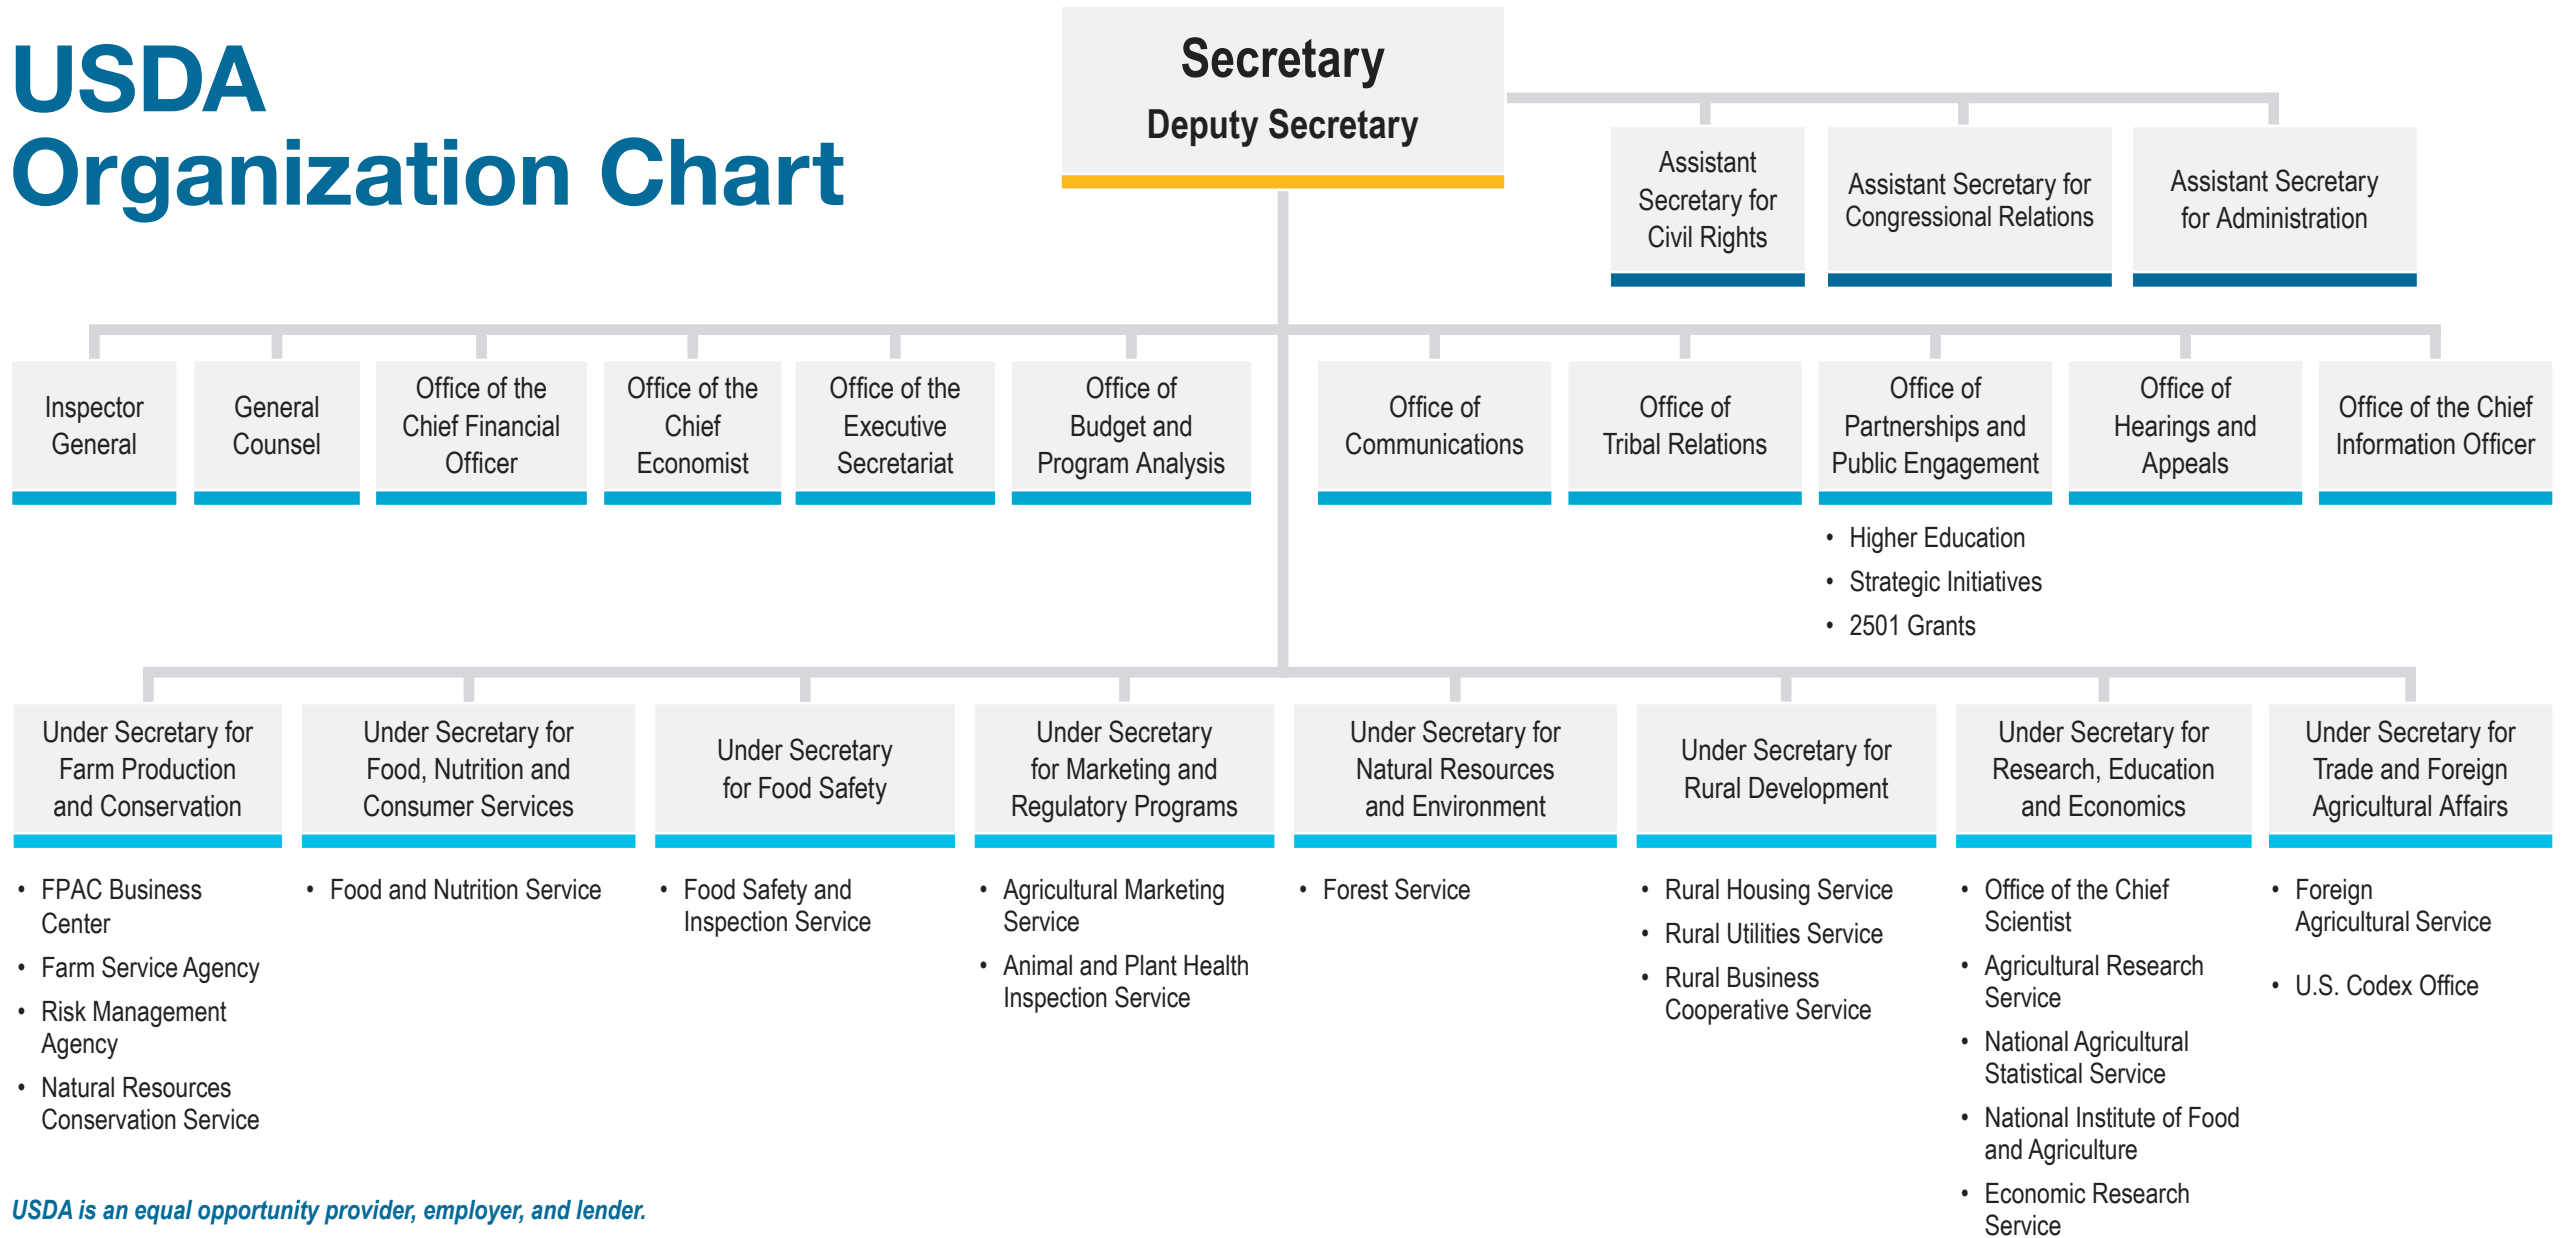

USDA Organization Chart

USDA is an equal opportunity provider, employer, and lender.

UPDATED 09/24/24 This organization chart displays the names of USDA offices, agencies, and mission areas. Each office, agency, and mission area is placed within a cell connected by lines to show the structure and hierarchy (Under Secretary, Deputy Secretary, or Secretary) for which they fall under. An HTML version that lists [USDA Agencies and Offices](#) and [USDA Mission Areas](#) is also available on usda.gov. The [Secretary's Memorandum 1076-031](#) was signed August 12, 2019 effectuating a change to Rural Development.